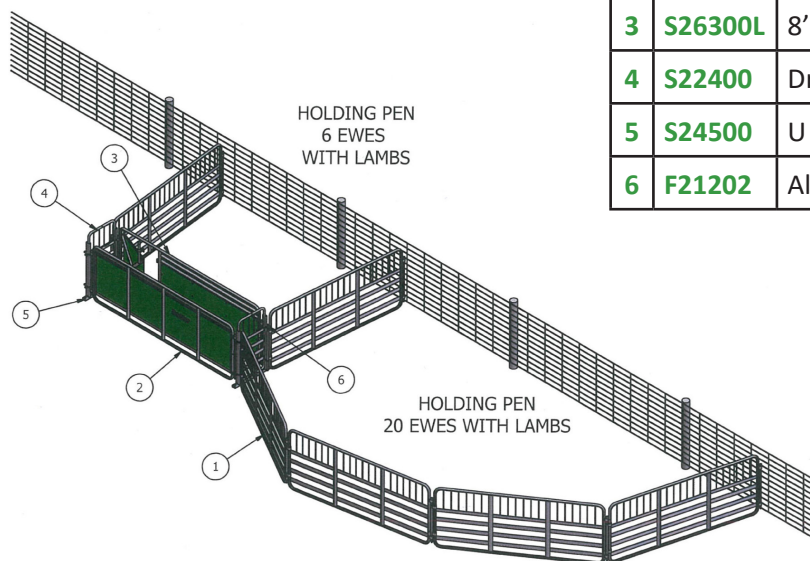

- Use existing fence to extend pen areas
- Drafting, drenching, dagging, tailing
- Lightweight and portable, easy to store

Sheep Small Farm System #1 - 7' Gates

	Product Code	Description	Qty
1	S20500	7' x 36" Alloy Gates c/w 1 pin	6
2	S25700	8' x 36" Filled Panel c/w 2 pins	1
3	S26300L	8' x 36" Panel w Release gate (L) c/w 2 pins	1
4	S22400	Drop in Gate 18" Alloy	2
5	S24500	U Post Galv 18"	2
6	F21202	Alloy Pin 670mm Long	4

Sheep Small Farm System #2 - 5' Gates

	Product Code	Description	Qty
1	S20200	5' x 36" Alloy Gates c/w 1 pin	5
2	S25400	4' x 36" Filled Panel c/w 2 pins	2
3	S22000	Lifestyle Drafting Gate, drop in gate & 3 pins	1
4	S22400	Drop in Gate 18" Alloy	1
5	S24500	Steel U Post 18"	1
6	F21202	Alloy Pin 670mm Long	4