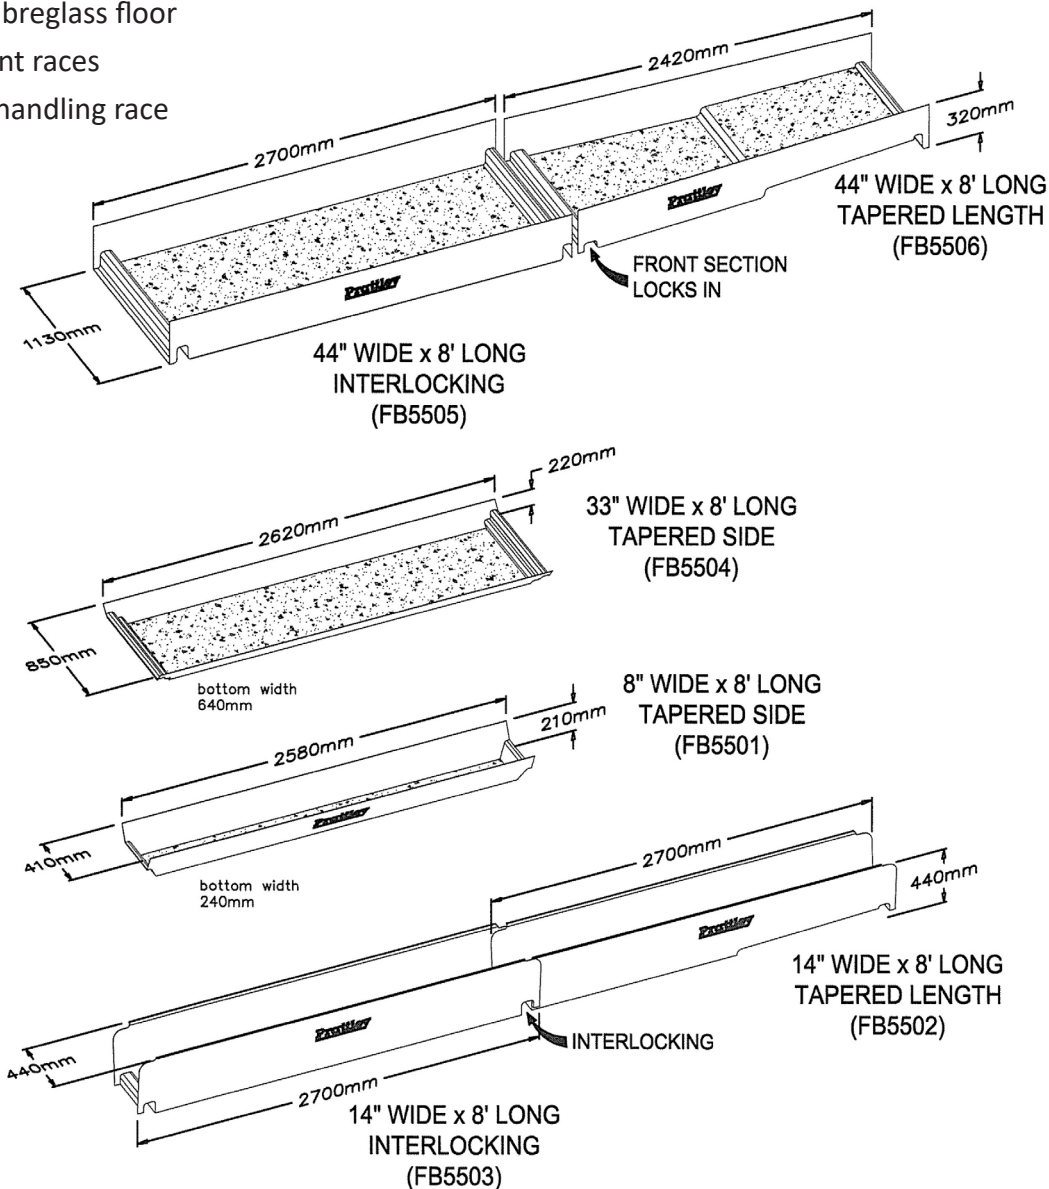

Can be used in conjunction with Prattley Mobile Sheep Yard System anywhere on your farm.

Features

- Lightweight
- Portable
- Stone embedded fibreglass floor
- 8" to suit Permanent races
- 33" fits in Prattley handling race

Product Code	Description
FB5505	44" wide, 8' long interlocking
FB5506	44" wide, 8' long tapered
FB5504	33" wide, 8' long section
FB5503	14" wide, 8' long interlocking
FB5502	14" wide, 8' long tapered
FB5501	8" wide, 8' long section