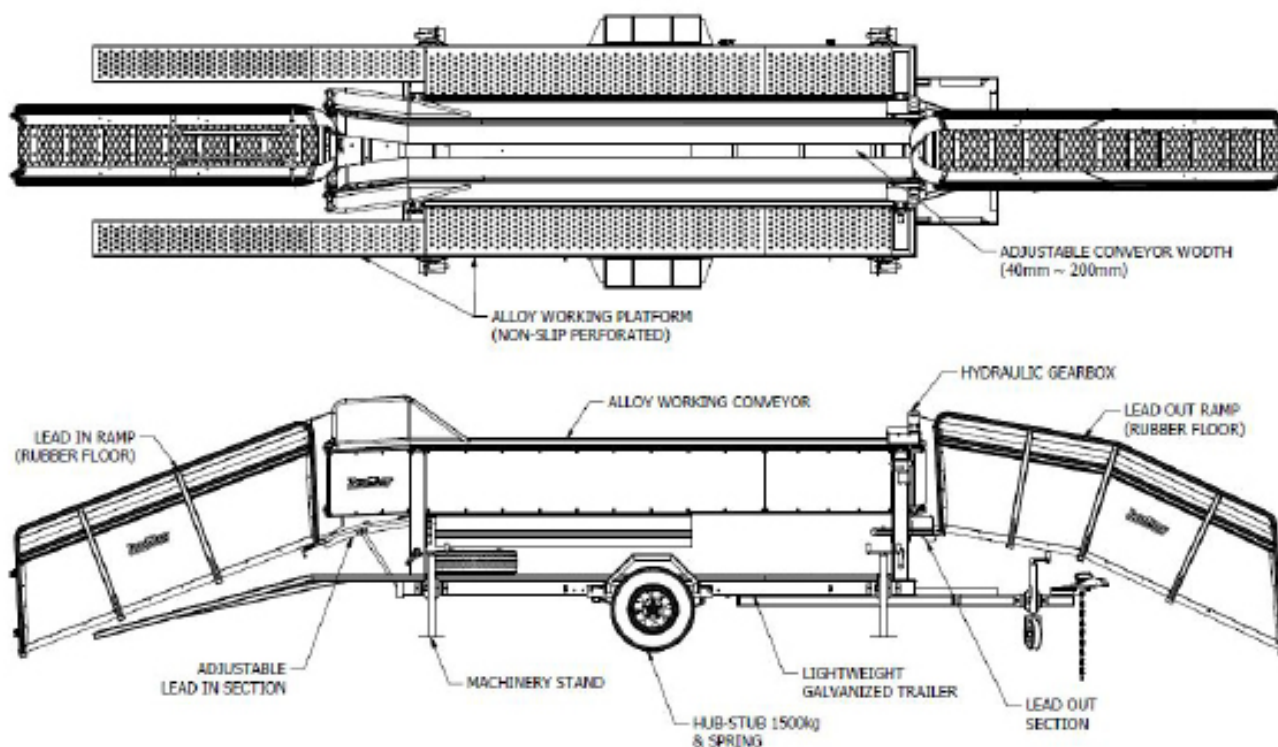

S05000

Sheep Conveyor 4.2m Trailer Unit Petrol Hydraulic

S05070

Knee Control twin for Conveyor (Trailer)

Length of Hydraulic Hose
15 metres

Total	9.2m
Working Length	3.4m
Towing Length	5.5m
Width (At Widest Point)	1.9m
Total Weight	950kg