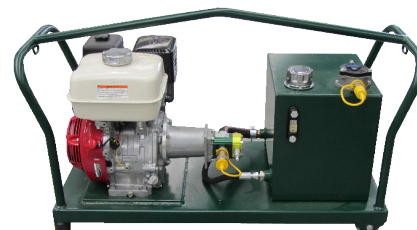

S05000

Sheep Conveyor 4.2m Trailer Unit Petrol Hydraulic

S05070

Knee Control twin for Conveyor (Trailer)

Length of Hydraulic Hose
15 metres

Total	9.2m
Working Length	3.4m
Towing Length	5.5m
Width (At Widest Point)	1.9m
Total Weight	950kg