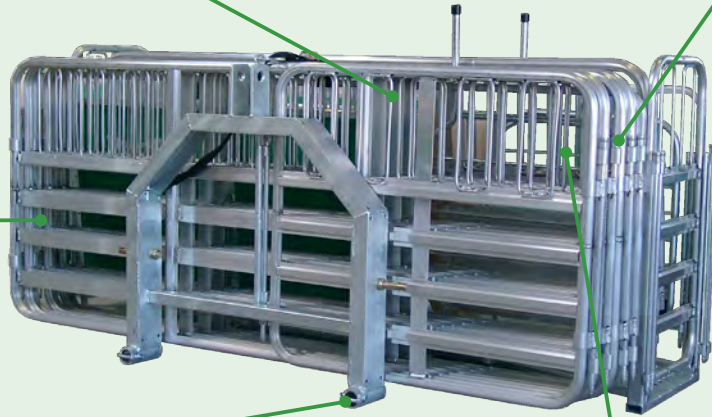

### Handling Race - Single Lane, 2 sections long

<b>S25700</b>	8' x 36" Filled Panel c/w 2 pins	2
<b>S25700C</b>	8' x 36" Filled Panel c/w Coupling and 2 pins	2
<b>S23000</b>	Spreader Intermediate 33" U	1
<b>S27900</b>	Post Back 33" U c/w Gate and 2 pins	1

- Yard holding capacity approximately 200 ewes with existing fence.
- Versatile - for on-the-spot animal treatment.
- .900 or 1.000m high gates available.
- Maximizes farm management.
- Race frame fully hot dip galvanised for durability and long life.

**Drafting Race**

- Allows 3 way drafting
- Durable, easy to clean Uniboard side
- Hot dip steel galvanised race frame

**Pinned Gates**

- Lightweight gates concentra for easy set up
- Slotted lugs and pin assembly allows effortless setup on undulating ground and greater pen flexibility

**Toolbox**

- Durable plastic
- Convenient storage
- Custom moulded

**3 Point Linkage**

- Basic entry level
- Tractor required for mobility
- Steel race frame
- Tynes are High Tensile Steel

**Staples**

- To reduce stock and dogs getting legs caught
- Helps prevent gates getting caught in the wind
- Aids in keeping the gates lightweight