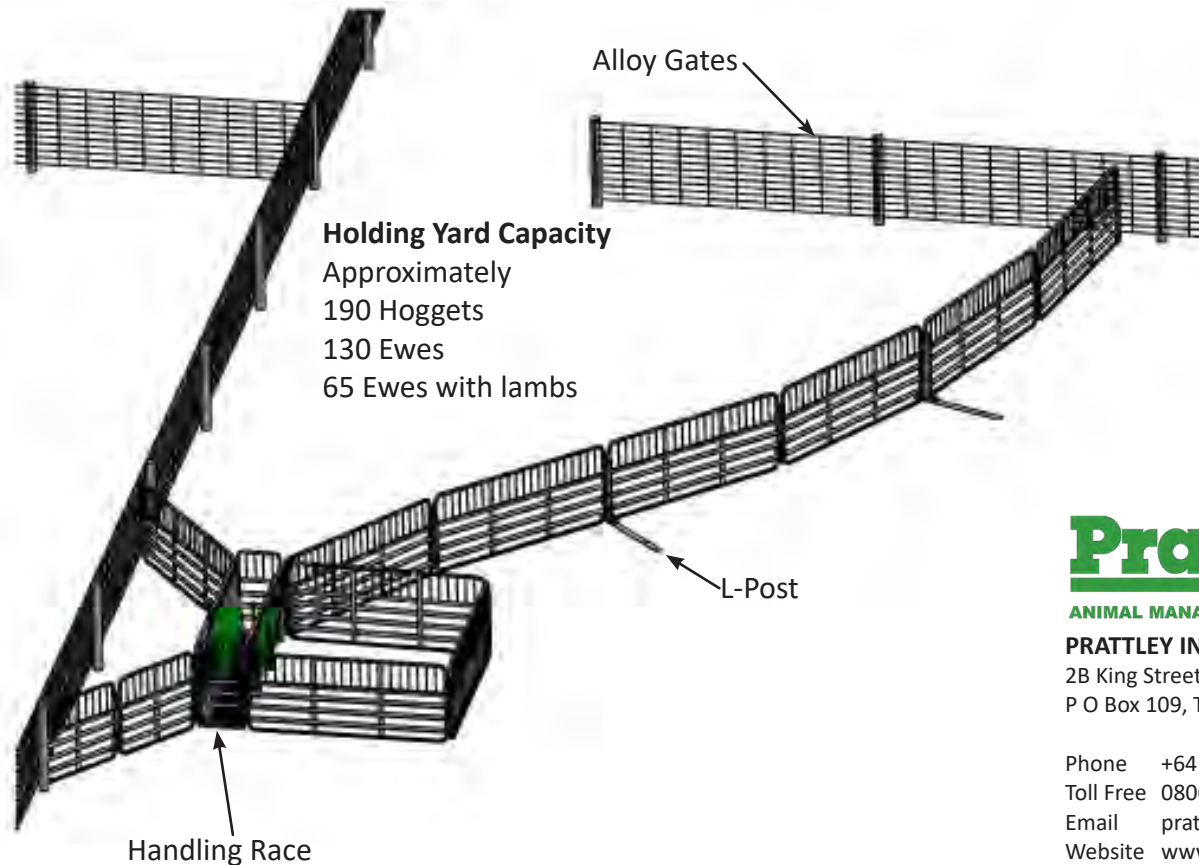

- Yard holding capacity approximately 200 ewes with existing fence.
- Versatile - for on-the-spot animal treatment.
- .900 or 1.000m high gates available.
- Maximizes farm management.
- Race frame fully hot dip galvanised for durability and long life.

**Drafting Race**

- Allows 3 way drafting
- Durable, easy to clean Uniboard side
- Hot dip steel galvanised race frame

**Pinned Gates**

- Lightweight gates concentra for easy set up
- Slotted lugs and pin assembly allows effortless setup on undulating ground and greater pen flexibility

**Toolbox**

- Durable plastic
- Convenient storage
- Custom moulded

**3 Point Linkage**

- Basic entry level
- Tractor required for mobility
- Steel race frame
- Tynes are High Tensile Steel

**Staples**

- To reduce stock and dogs getting legs caught
- Helps prevent gates getting caught in the wind
- Aids in keeping the gates lightweight

## Layout for the 3 Point Linkage Sheep Yard

**Prattley**

ANIMAL MANAGEMENT SYSTEMS

**PRATTLY INDUSTRIES LTD**

2B King Street, Temuka 7920, NZ

P O Box 109, Temuka, 7948, NZ

Phone +64 3 615 9545

Toll Free 0800 45 00 00