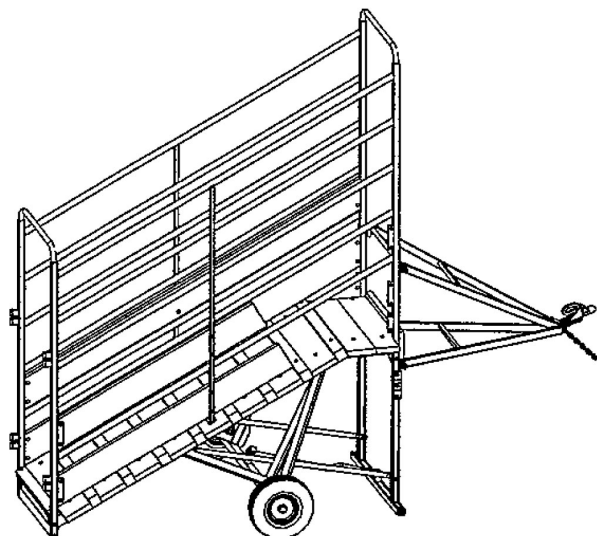

- C01000** 3.6m Mobile Deluxe (steel galv)
on 13" wheels
- Hot dip galvanised frame
 - Timber floor 3.6m
 - Adjustable front section from 0.9m to 1.5m
 - Detachable drawbar
 - 13" wheels

- C01130** 2.8m Mobile Standard (steel galv)
on 13" wheels
- Hot dip galvanised frame
 - Timber floor 2.8m
 - Detachable drawbar
 - Ramp height 1.2m
 - 13" wheels

- C01110** 2.8m Stationary Standard (steel galv)
- Hot dip galvanised steel
 - Timber floor 2.8m
 - 3 Point Linkage (option)

- C01700** Alloy Collapsible Ramp
- Treated ply floor 20mm, 2.7m long
 - Breaks down to 5 components
 - Stable and strong