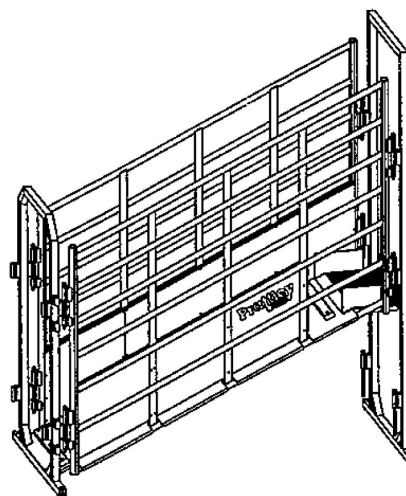

- C01000** 3.6m Mobile Deluxe (steel galv)
on 13" wheels
- Hot dip galvanised frame
 - Timber floor 3.6m
 - Adjustable front section from 0.9m to 1.5m
 - Detachable drawbar
 - 13" wheels

- C01130** 2.8m Mobile Standard (steel galv)
on 13" wheels
- Hot dip galvanised frame
 - Timber floor 2.8m
 - Detachable drawbar
 - Ramp height 1.2m
 - 13" wheels

- C01110** 2.8m Stationary Standard (steel galv)
- Hot dip galvanised steel
 - Timber floor 2.8m
 - 3 Point Linkage (option)

- C01700** Alloy Collapsible Ramp
- Treated ply floor 20mm, 2.7m long
 - Breaks down to 5 components
 - Stable and strong