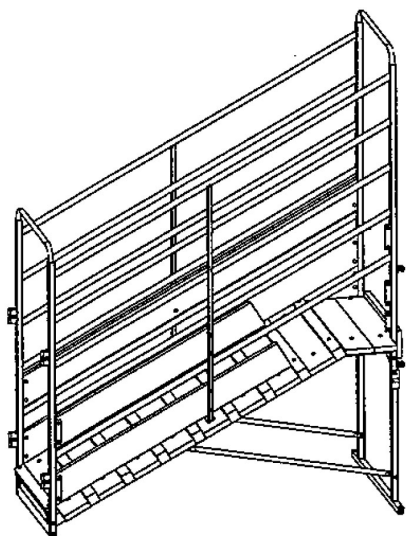

- C01000** 3.6m Mobile Deluxe (steel galv)
on 13" wheels
- Hot dip galvanised frame
 - Timber floor 3.6m
 - Adjustable front section from 0.9m to 1.5m
 - Detachable drawbar
 - 13" wheels

- C01130** 2.8m Mobile Standard (steel galv)
on 13" wheels
- Hot dip galvanised frame
 - Timber floor 2.8m
 - Detachable drawbar
 - Ramp height 1.2m
 - 13" wheels

- C01110** 2.8m Stationary Standard (steel galv)
- Hot dip galvanised steel
 - Timber floor 2.8m
 - 3 Point Linkage (option)

- C01700** Alloy Collapsible Ramp
- Treated ply floor 20mm, 2.7m long
 - Breaks down to 5 components
 - Stable and strong