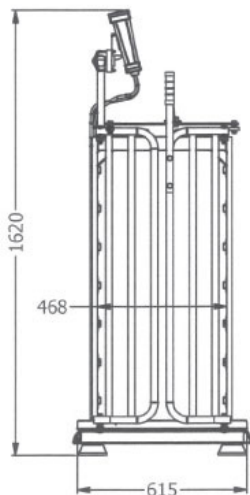

- Lightweight Alloy Frame
- Durable Uniboard
- Easy to Operate
- Suitable for calves up to 115kg
- Compatible with most Loadbar Systems

C11200

Calf Weigh Crate (no drafting)

C11400

2 Way Calf Weigh Crate

Feature: Draft to front and left

C11350

3 Way Calf Weigh Crate

Feature: Draft to the front, left or right

Please Note: Indicator and Loadbars not included

Prattley

ANIMAL MANAGEMENT SYSTEMS

PRATTLEY INDUSTRIES LTD

2B King Street, Temuka 7920, NZ

P O Box 109, Temuka, 7948, NZ

Phone +64 3 615 9545

Toll Free 0800 45 00 00

Email prattley@prattley.co.nz

Website www.prattley.co.nz

C11200 Calf Weigh Crate (no drafting)

C11400 2 Way Calf Weigh Crate

C11350 3 Way Calf Weigh Crate