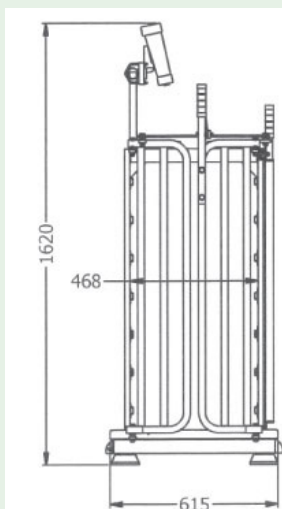

- Lightweight Alloy Frame
- Durable Uniboard
- Easy to Operate
- Suitable for calves up to 115kg
- Compatible with most Loadbar Systems

C11200

Calf Weigh Crate (no drafting)

C11400

2 Way Calf Weigh Crate

Feature: Draft to front and left

P O Box 109, Temuka, 7948, NZ

Phone +64 3 615 9545

Toll Free 0800 45 00 00

Email prattley@prattley.co.nz

Website www.prattley.co.nz

C11200 Calf Weigh Crate (no drafting)

C11400 2 Way Calf Weigh Crate

C11350 3 Way Calf Weigh Crate