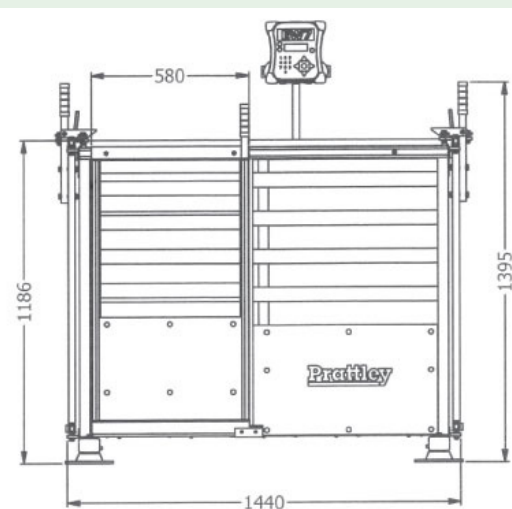

- Lightweight Alloy Frame
- Durable Uniboard
- Easy to Operate
- Suitable for calves up to 115kg
- Compatible with most Loadbar Systems

C11200

Calf Weigh Crate (no drafting)

C11400

2 Way Calf Weigh Crate

Feature: Draft to front and left

P O Box 109, Temuka, 7948, NZ

Phone +64 3 615 9545

Toll Free 0800 45 00 00

Email prattley@prattley.co.nz

Website www.prattley.co.nz

C11200 Calf Weigh Crate (no drafting)

C11400 2 Way Calf Weigh Crate

C11350 3 Way Calf Weigh Crate