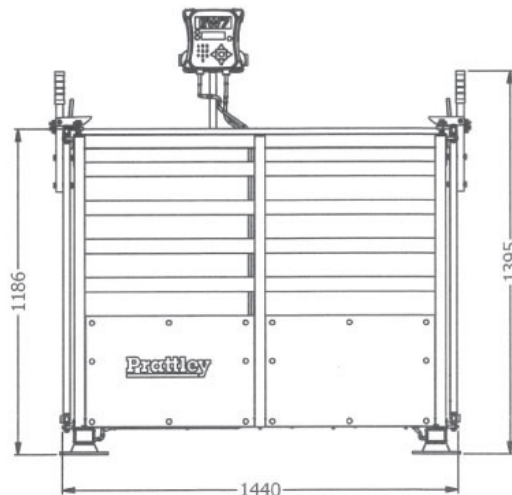

- Lightweight Alloy Frame
- Durable Uniboard
- Easy to Operate
- Suitable for calves up to 115kg
- Compatible with most Loadbar Systems

C11200

Calf Weigh Crate (no drafting)

C11400

2 Way Calf Weigh Crate

Feature: Draft to front and left

P O Box 109, Temuka, 7948, NZ

Phone +64 3 615 9545

Toll Free 0800 45 00 00

Email prattley@prattley.co.nz

Website www.prattley.co.nz

C11200 Calf Weigh Crate (no drafting)

C11400 2 Way Calf Weigh Crate

C11350 3 Way Calf Weigh Crate